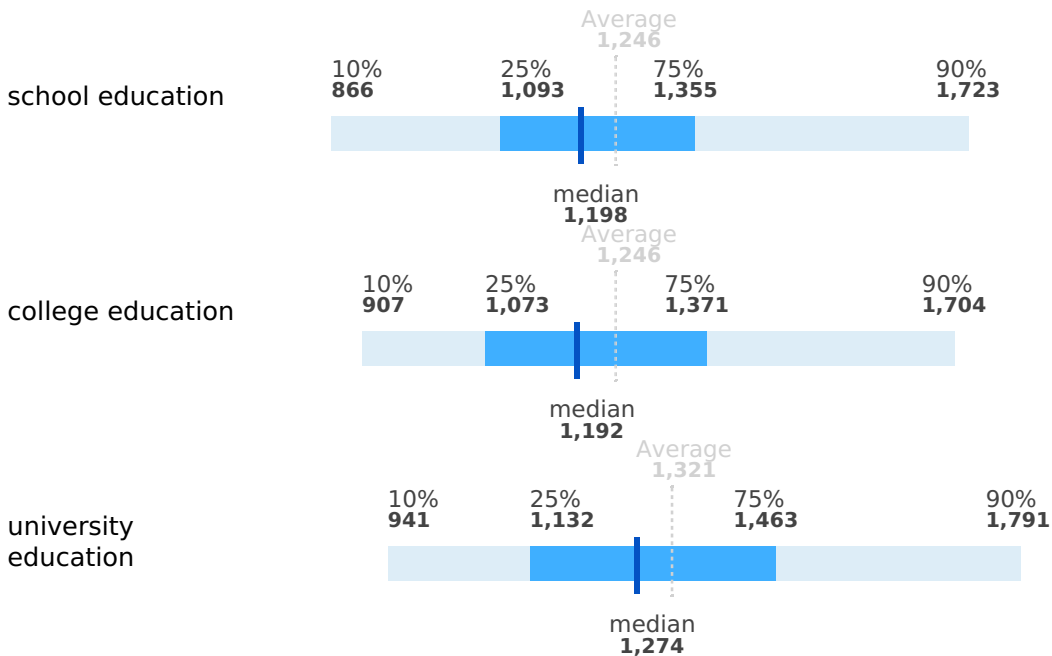

Salaries by education

Region: Estonia, Tartumaa | Work experience: Junior (up to 2 years of experience)

	Average	1st decile	1st quartile	median	3rd quartile	9th decile
school education	1,246	866	1,093	1,198	1,355	1,723
college education	1,246	907	1,073	1,192	1,371	1,704
university education	1,321	941	1,132	1,274	1,463	1,791