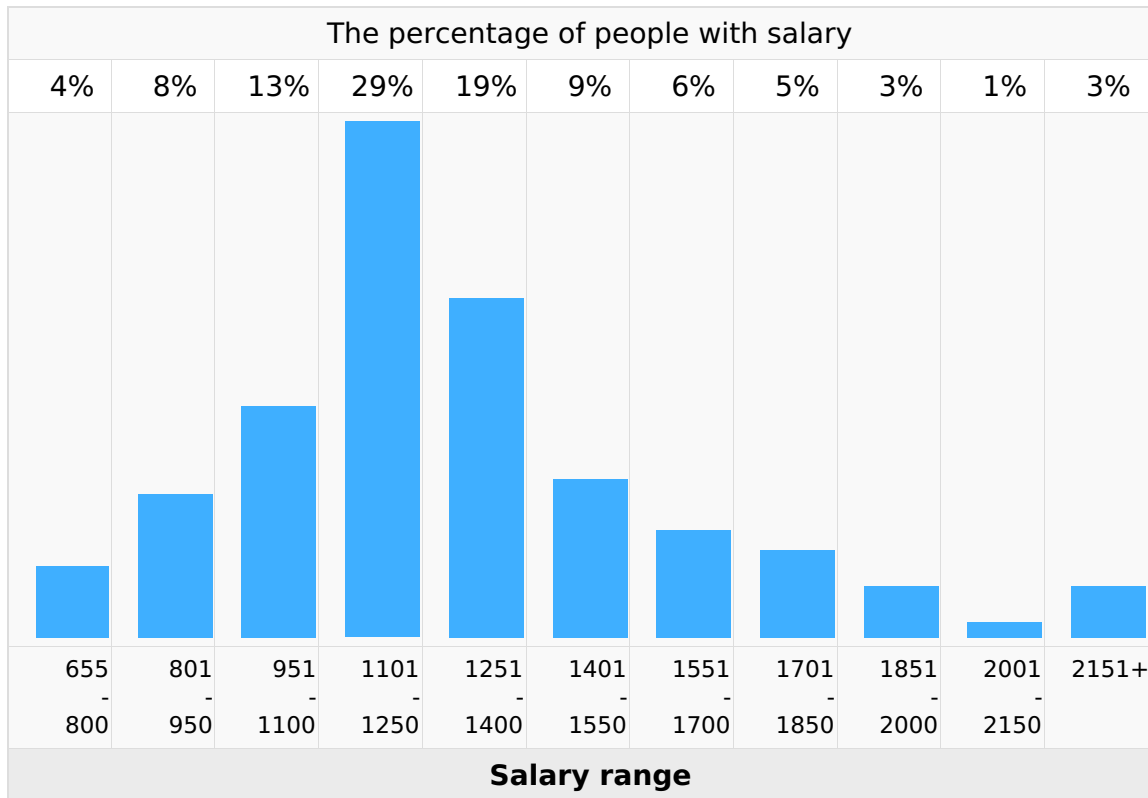

Salary ranges

Region: Estonia, Tartumaa | Work experience: Junior (up to 2 years of experience)

Salary span

Region: Estonia, Tartumaa | Work experience: Junior (up to 2 years of experience)

	Average	1st decile	1st quartile	median	3rd quartile	9th decile
Basic salary	1,205	867	1,048	1,182	1,347	1,641
Total salary	1,282	919	1,098	1,230	1,416	1,749

**The total income includes a proportionate share of the financial benefits received throughout the year (e.g. Christmas bonus salary, bonus, commission) and the monthly variable salary component.