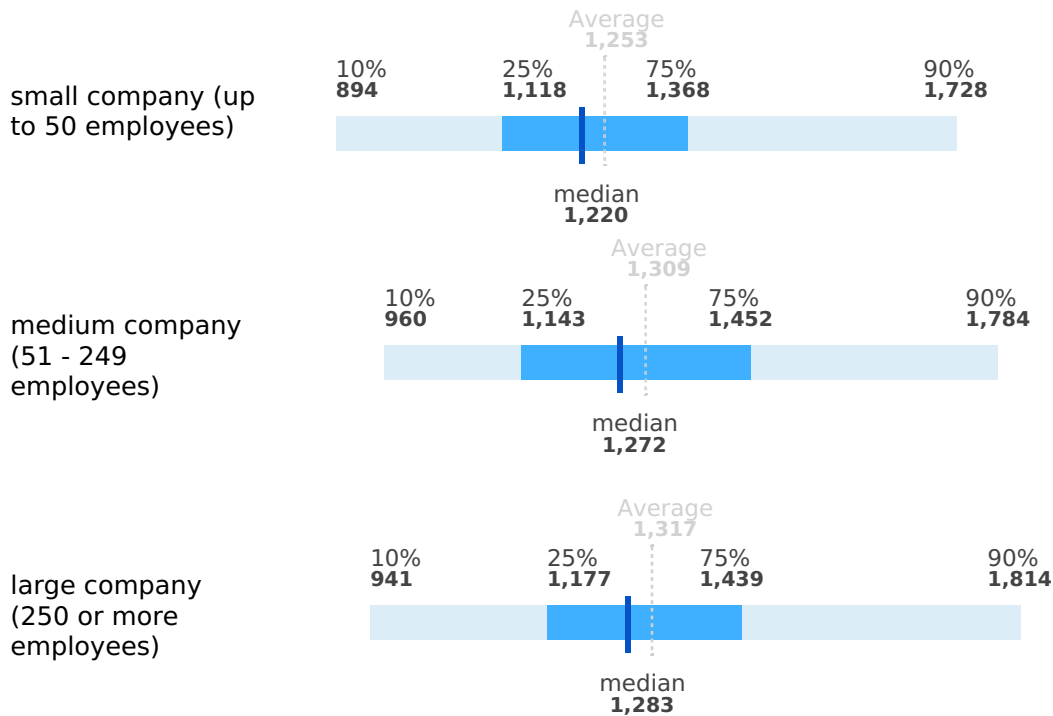

Salaries by company size

Region: Estonia, Tartumaa | Work experience: Junior (up to 2 years of experience)

	Average	1st decile	1st quartile	median	3rd quartile	9th decile
small company (up to 50 employees)	1,253	894	1,118	1,220	1,368	1,728
medium company (51 - 249 employees)	1,309	960	1,143	1,272	1,452	1,784
large company (250 or more employees)	1,317	941	1,177	1,283	1,439	1,814