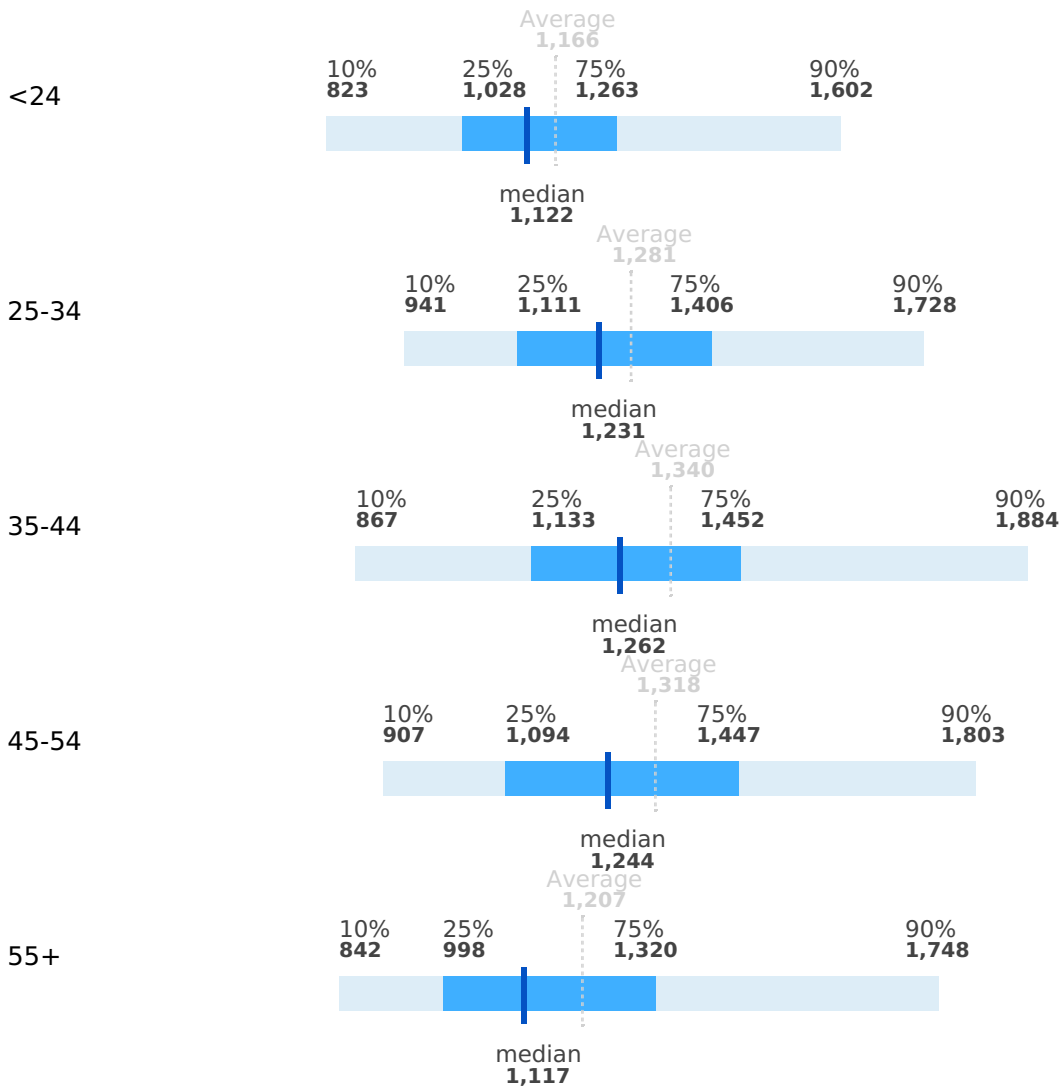

Salaries by age group

Region: Estonia, Tartumaa | Work experience: Junior (up to 2 years of experience)

	Average	1st decile	1st quartile	median	3rd quartile	9th decile
<24	1,166	823	1,028	1,122	1,263	1,602
25-34	1,281	941	1,111	1,231	1,406	1,728
35-44	1,340	867	1,133	1,262	1,452	1,884
45-54	1,318	907	1,094	1,244	1,447	1,803
55+	1,207	842	998	1,117	1,320	1,748